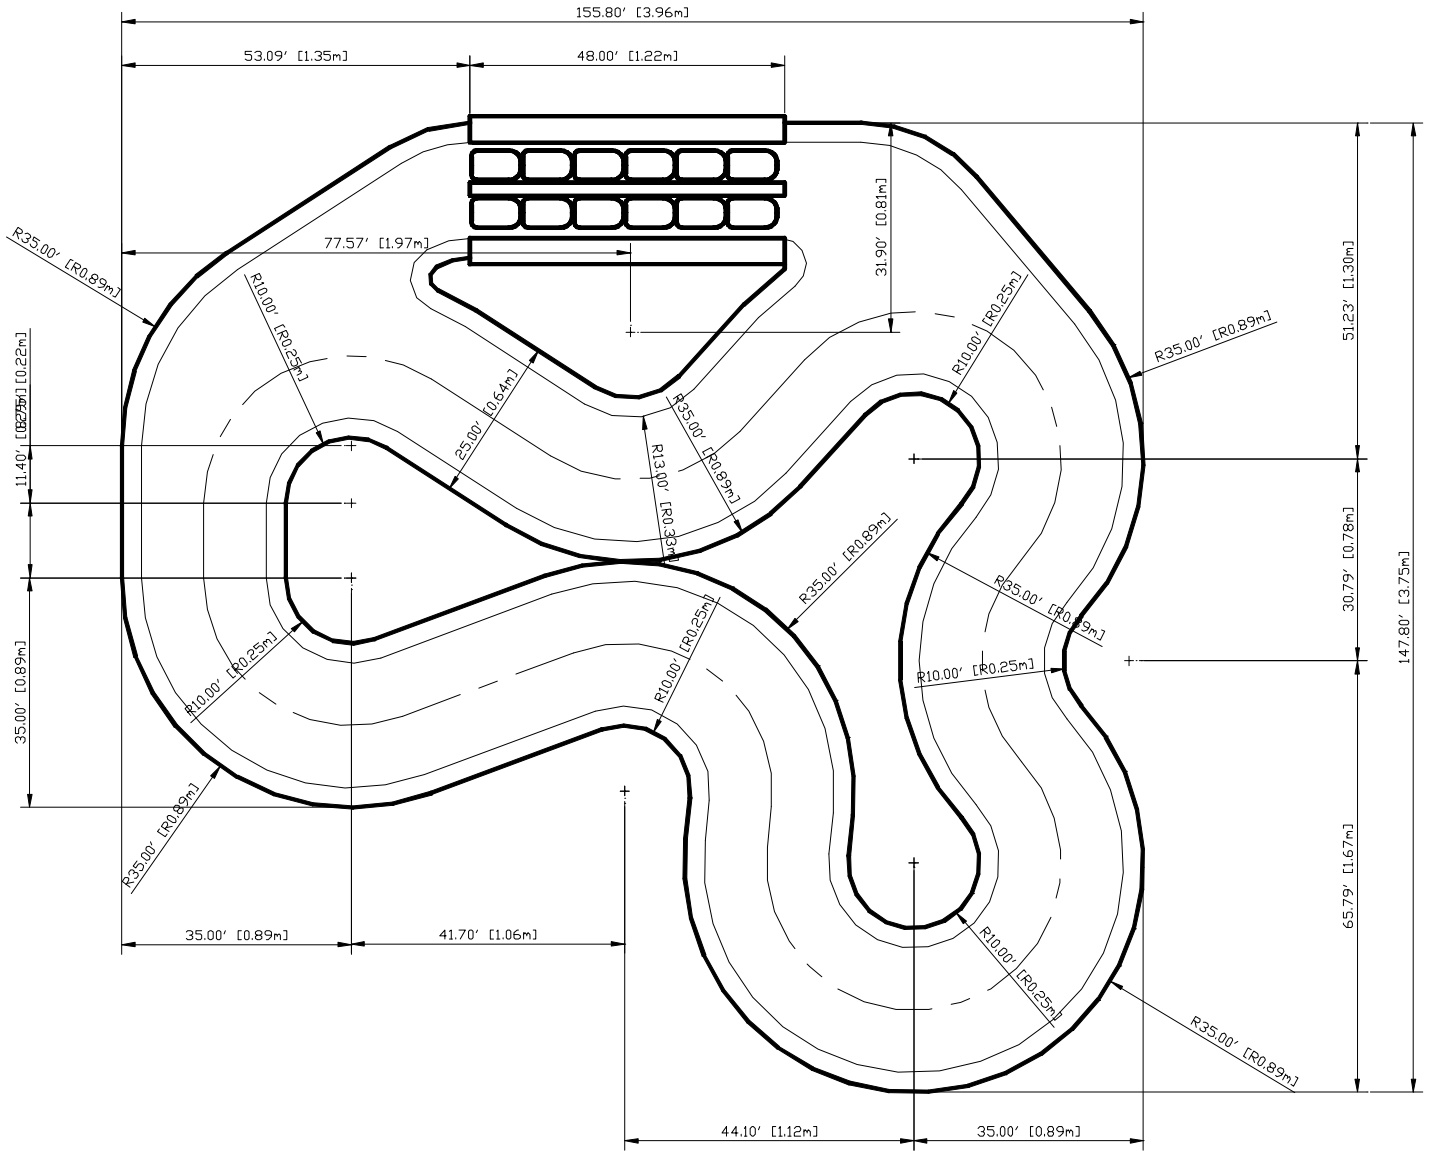

# CONCEPT TRACK LAYOUT #9

## TRACK INFORMATION:

Length: 445' (135.6m)

Width: 25' (7.62m)

Rail to Rail distance: 19' (5.79m)

Pit capacity: 12 karts