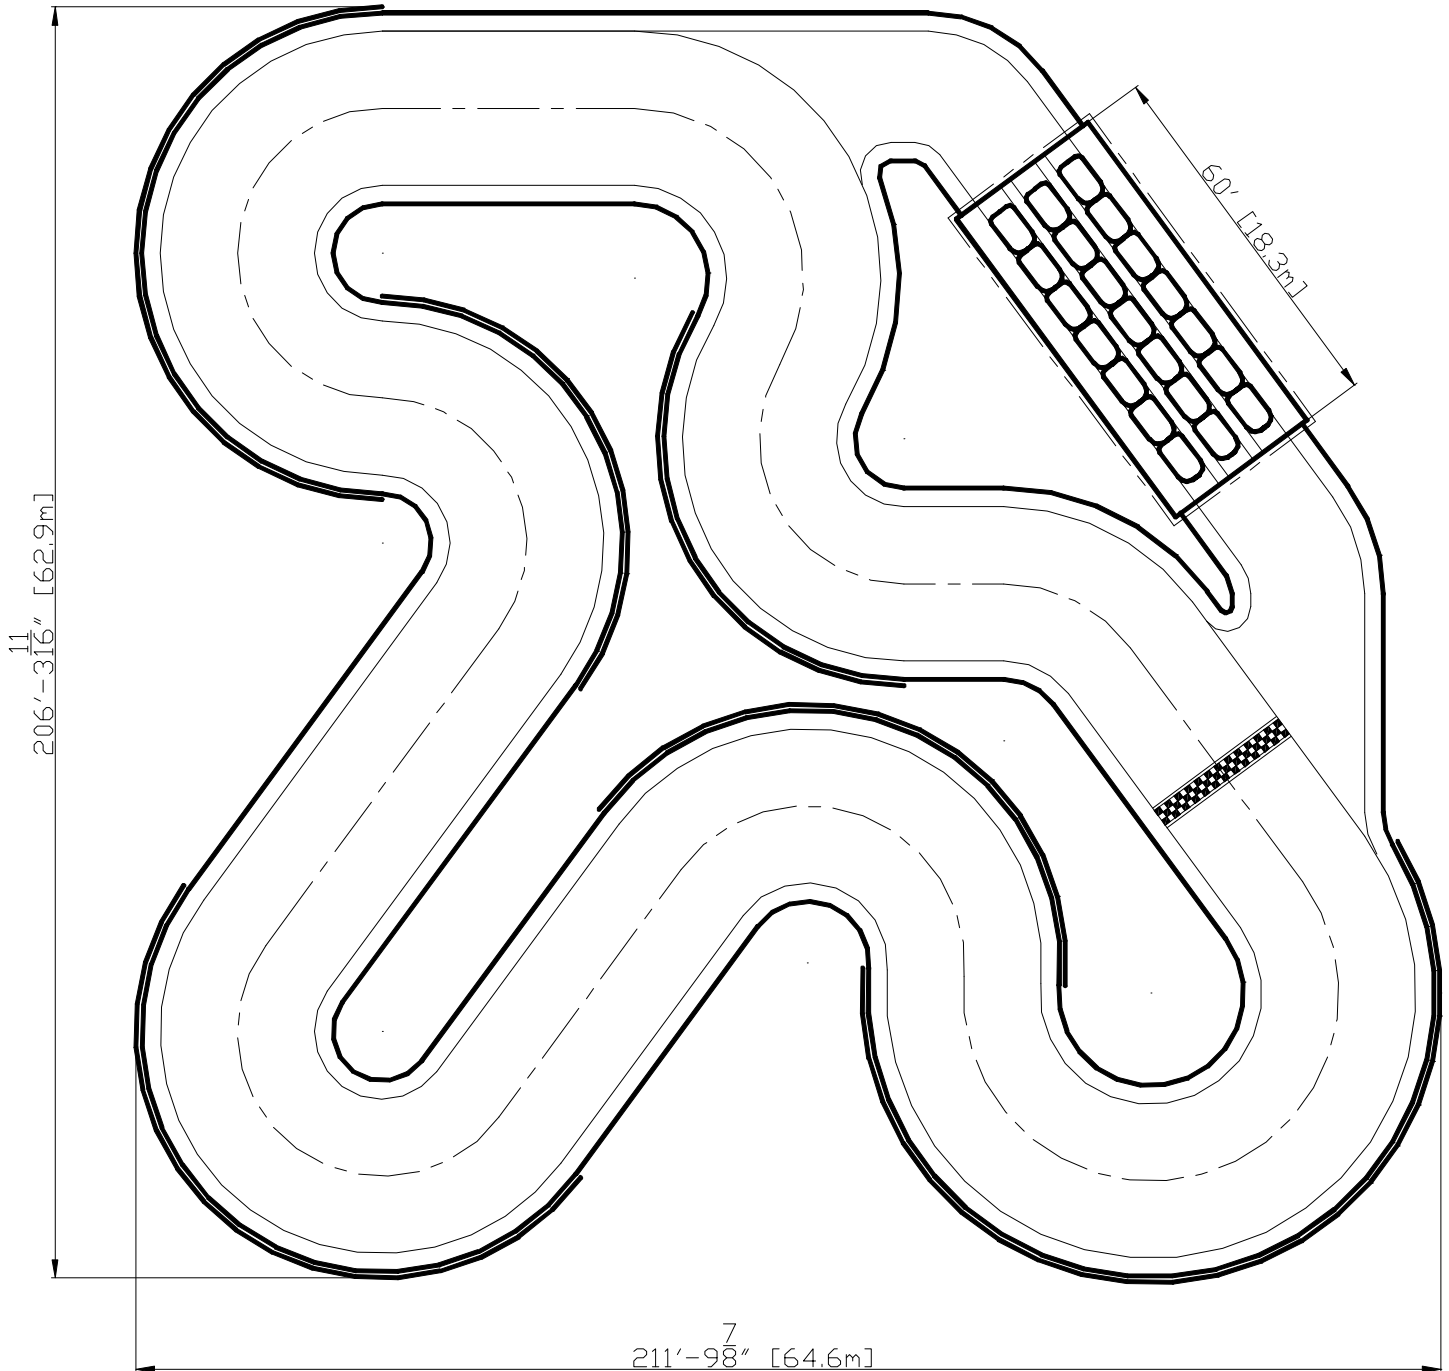

CONCEPT TRACK LAYOUT #8

TRACK INFORMATION:

Length: 733' (223.4m)

Width: 31' (9.45m)

Rail to Rail distance: 25' (7.62m)

Pit capacity: 21 karts