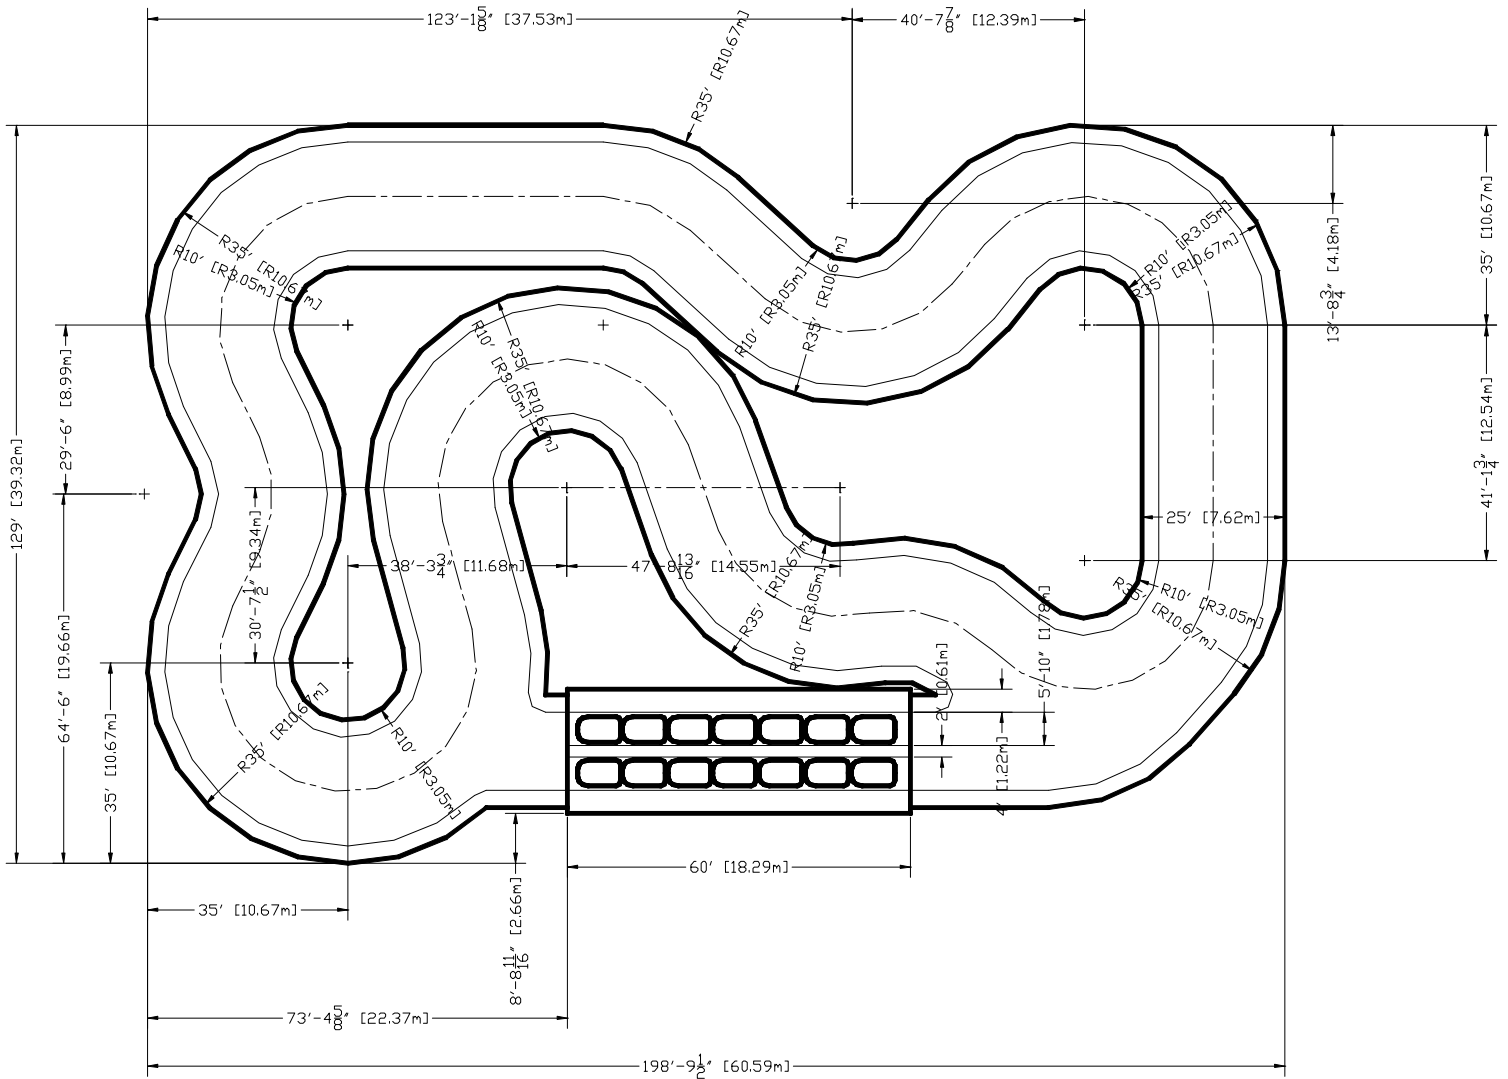

CONCEPT TRACK LAYOUT #7

TRACK INFORMATION:

Length: 610' (185.9m)

Width: 25' (7.62m)

Rail to Rail distance: 19' (5.79m)

Pit capacity: 14 karts