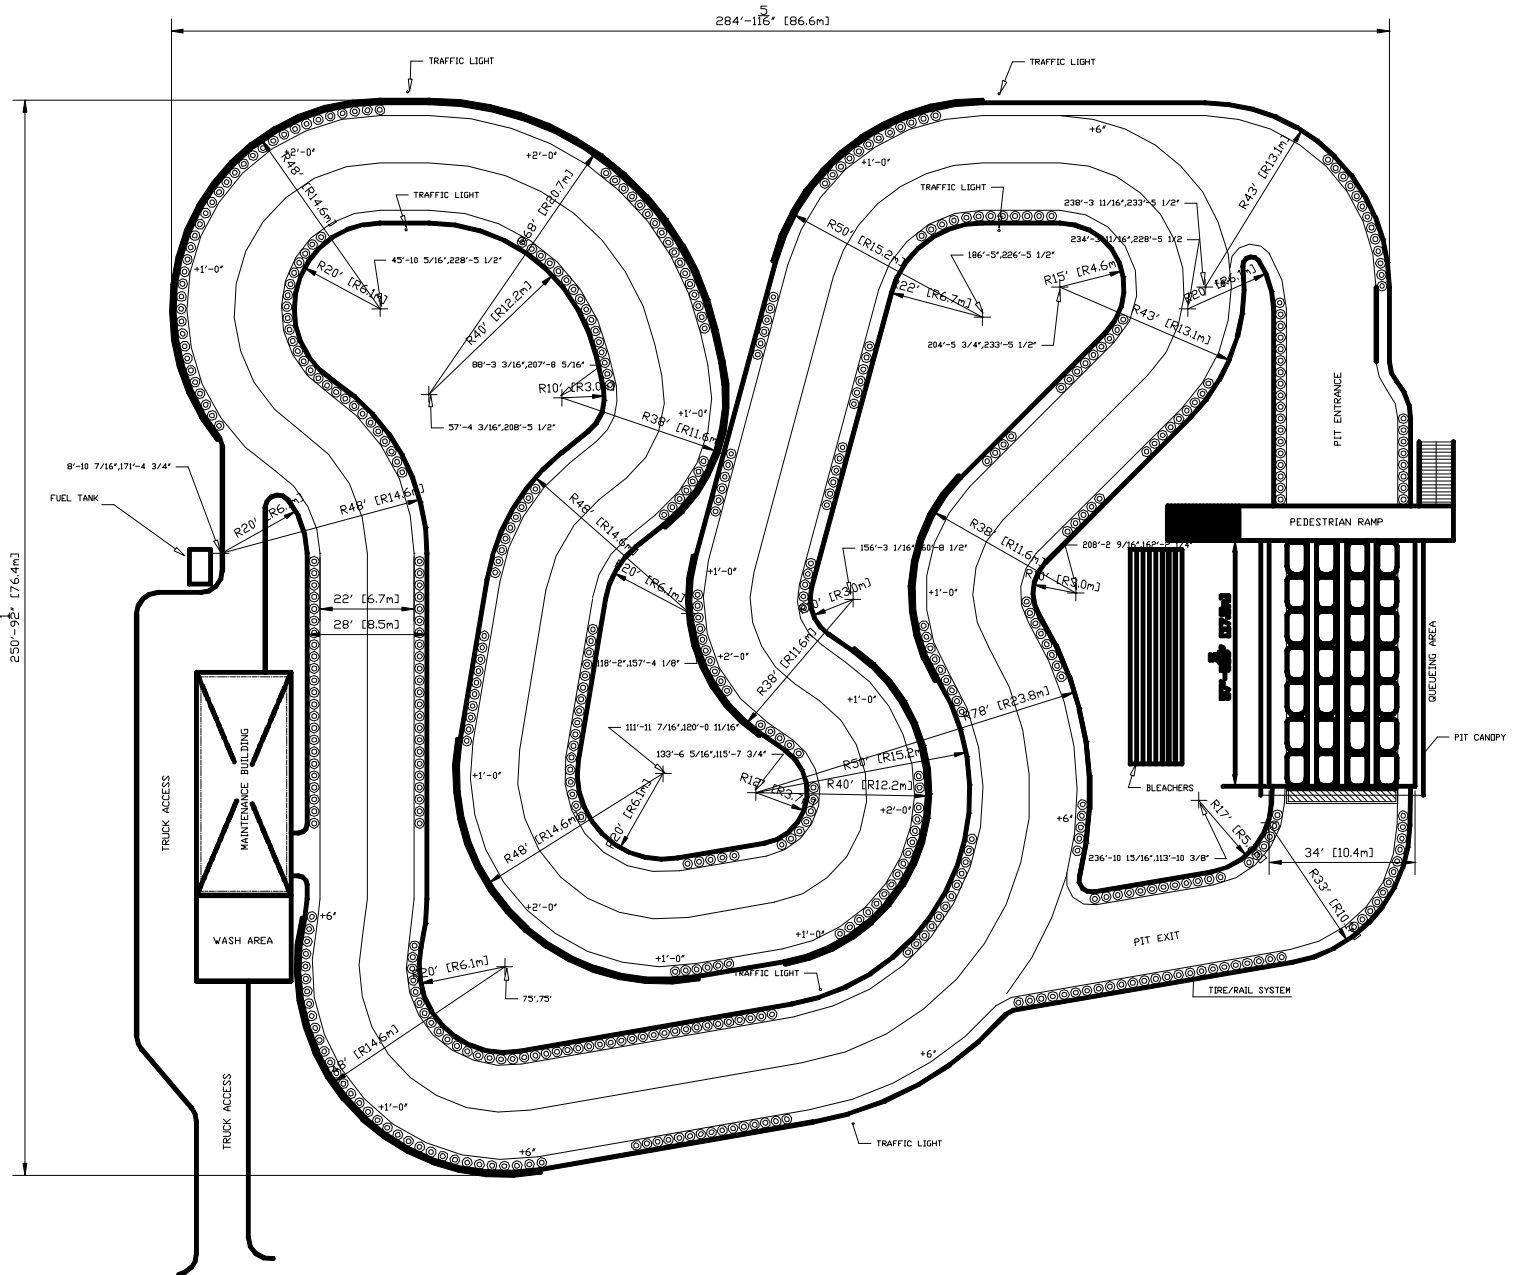

CONCEPT TRACK LAYOUT #6

TRACK INFORMATION:

Length: 1124' (342.6m)

Width: 28' (8.53m)

Rail to Rail distance: 22' (6.71m)

Pit capacity: 28 karts / 14 per session