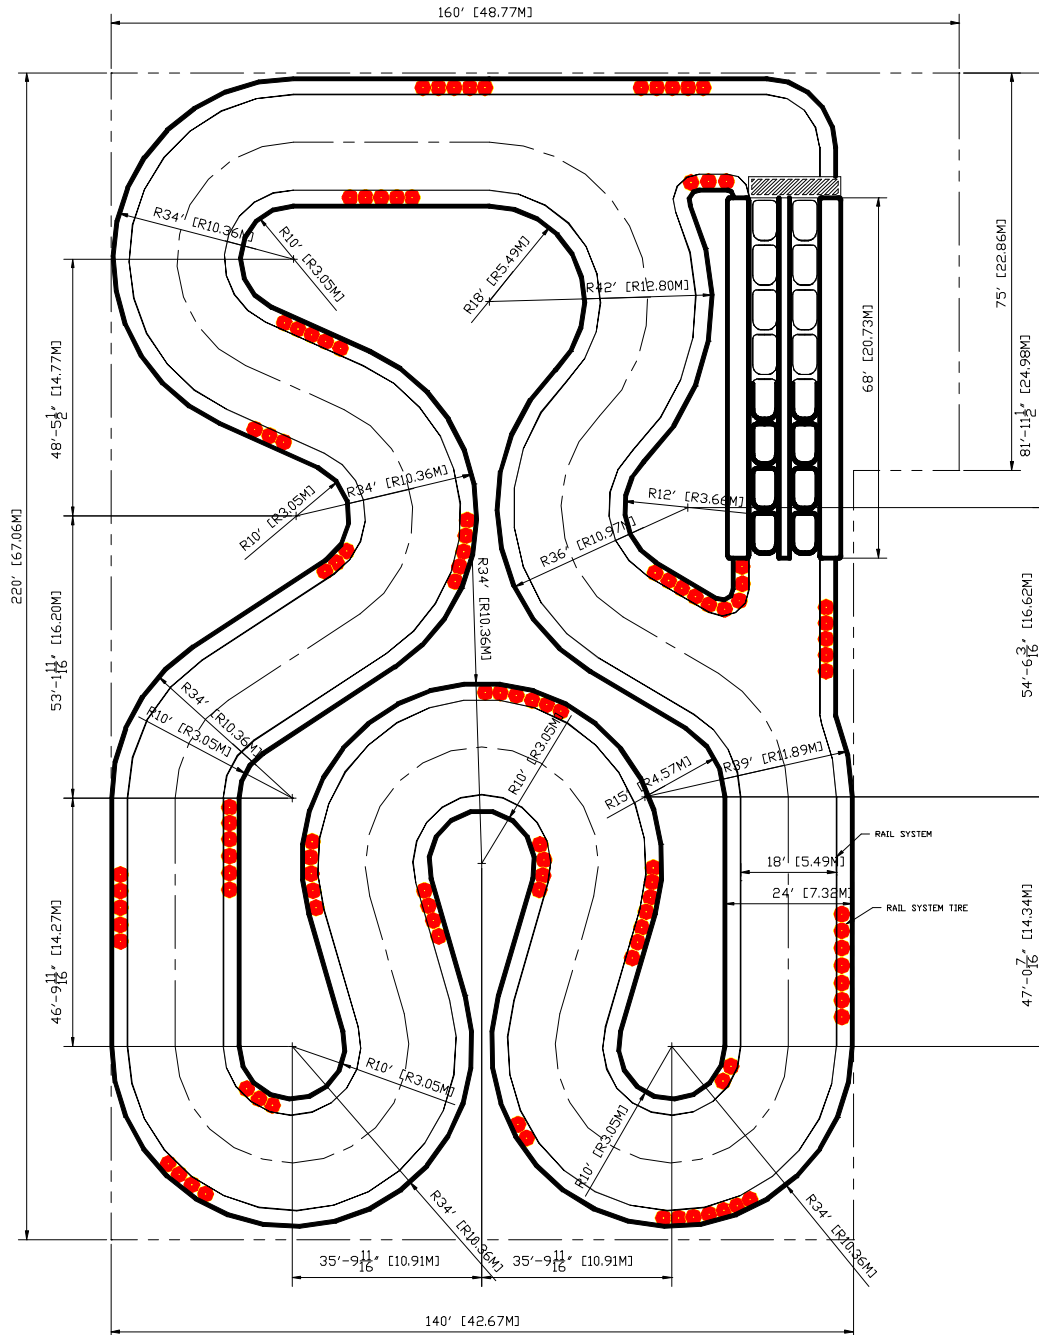

# CONCEPT TRACK LAYOUT #5

## TRACK INFORMATION:

Length: 752' (229.2m)

Width: 24' (7.32m)

Rail to Rail distance: 18' (5.49m)

Pit capacity: 16 karts