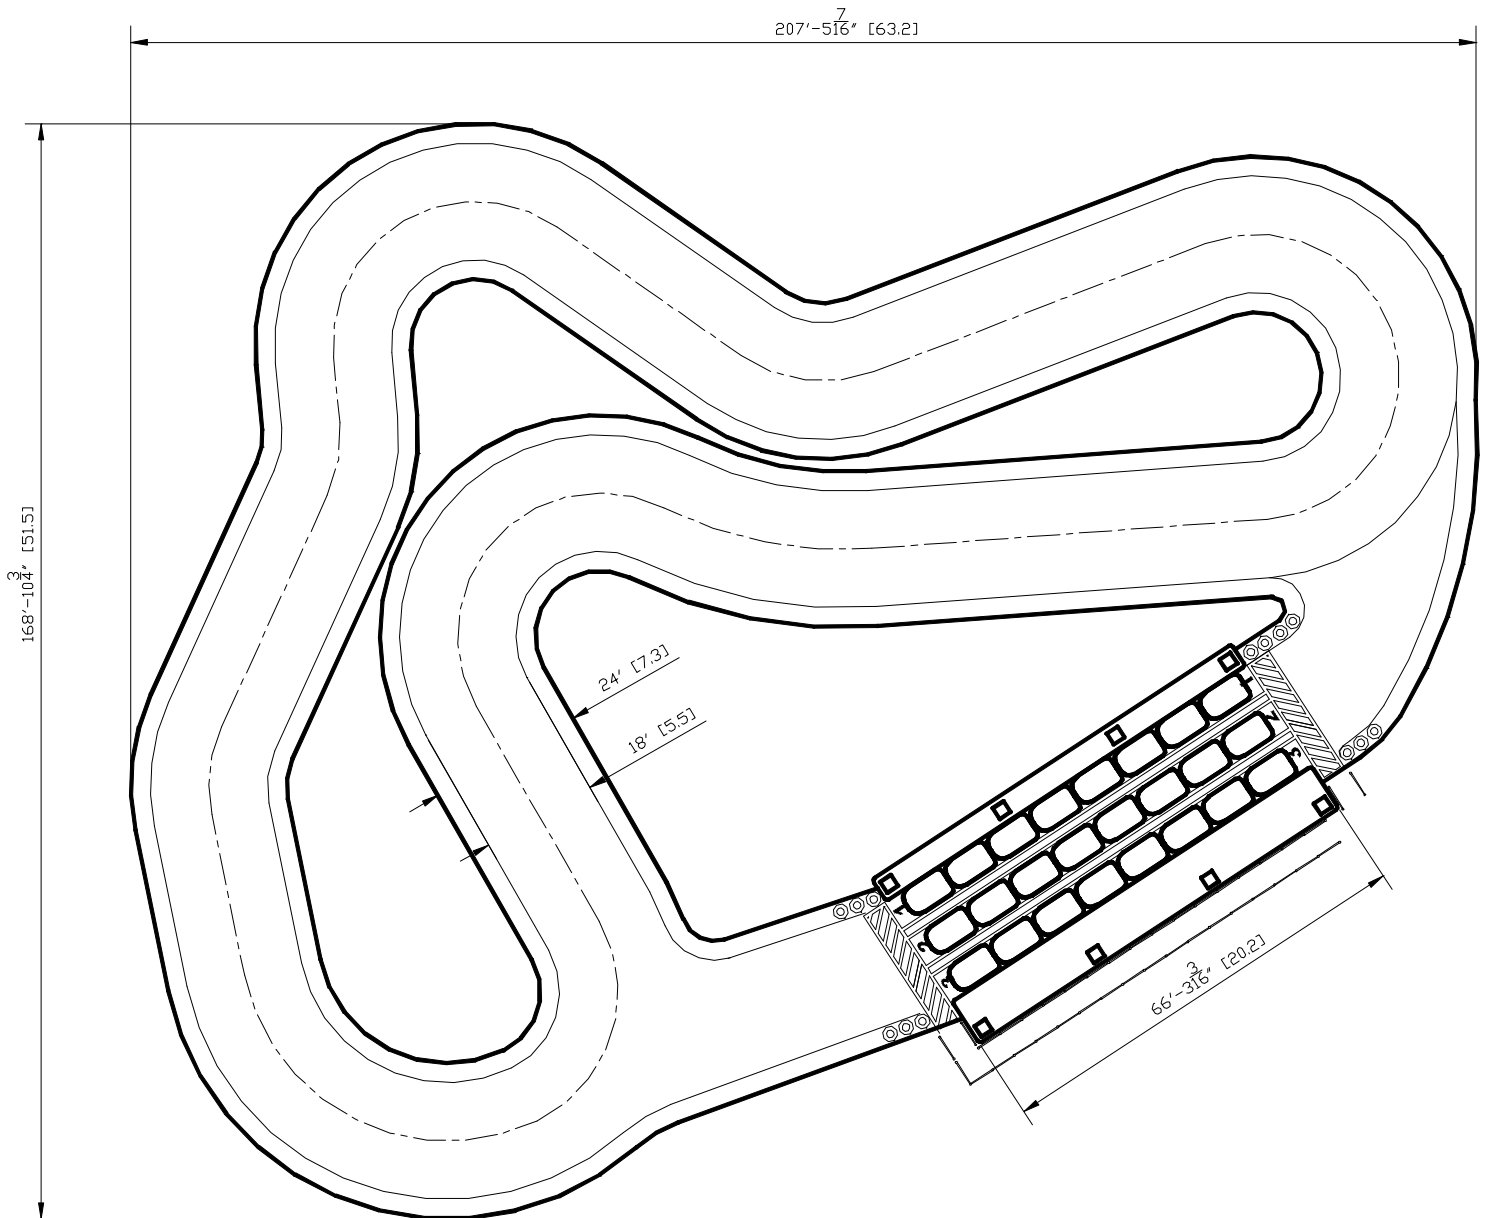

CONCEPT TRACK LAYOUT #4

TRACK INFORMATION:

Length: 619' (188.6m)

Width: 24' (7.32m)

Rail to Rail distance: 18' (5.49m)

Pit capacity: 24 karts