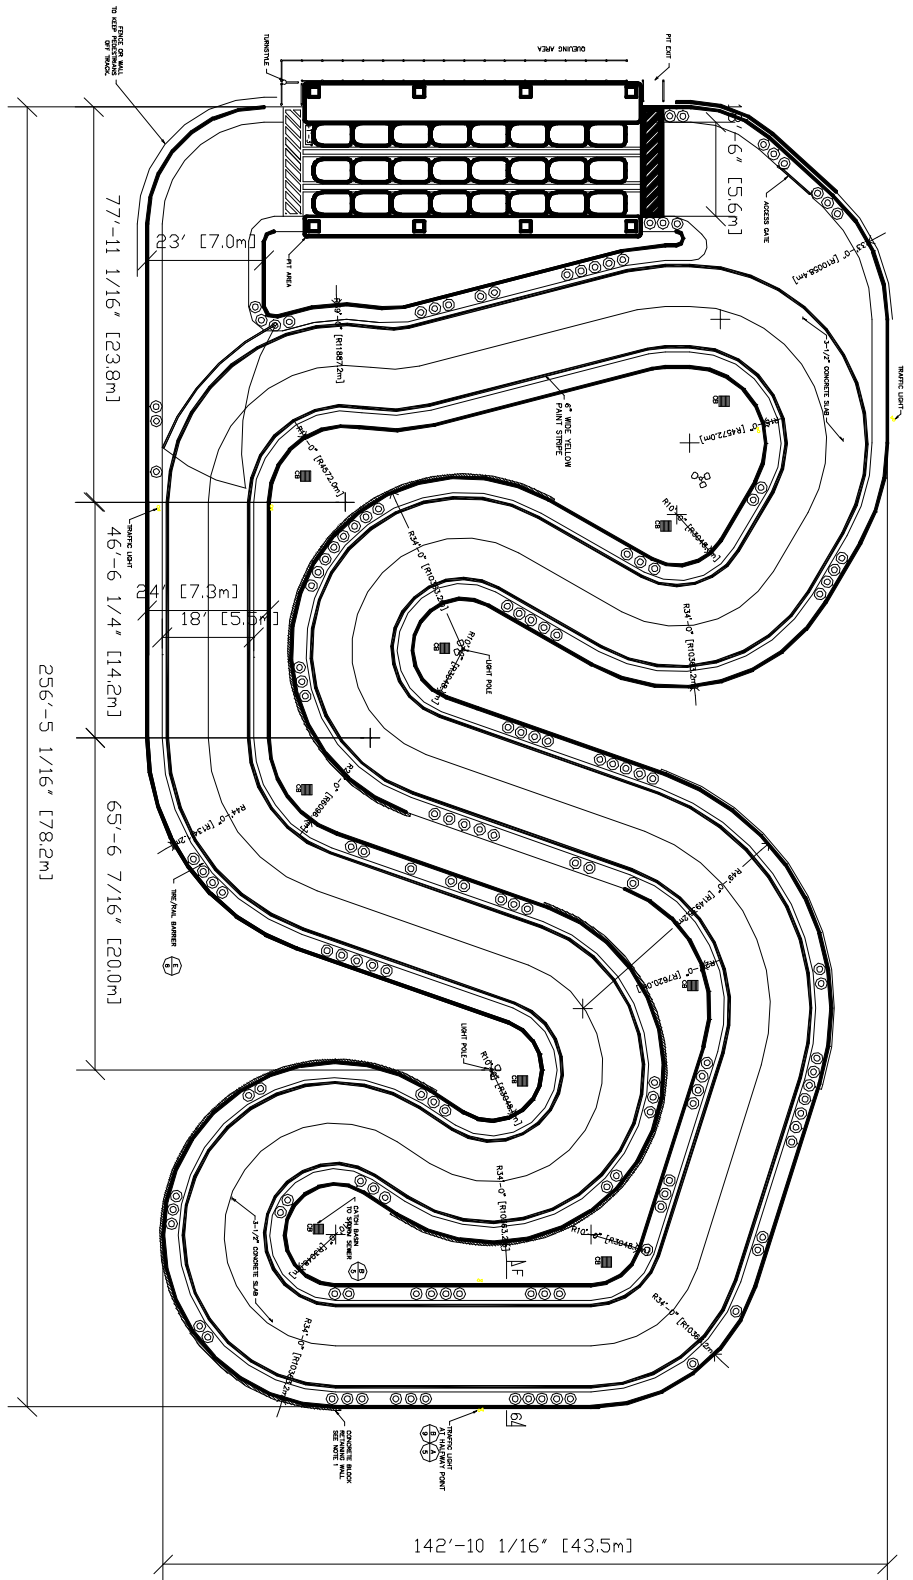

CONCEPT TRACK LAYOUT #2

TRACK INFORMATION:

Length: 830' (252.9m)

Width: 24' (7.32m)

Rail to Rail distance: 18' (5.49m)

Pit capacity: 24 karts