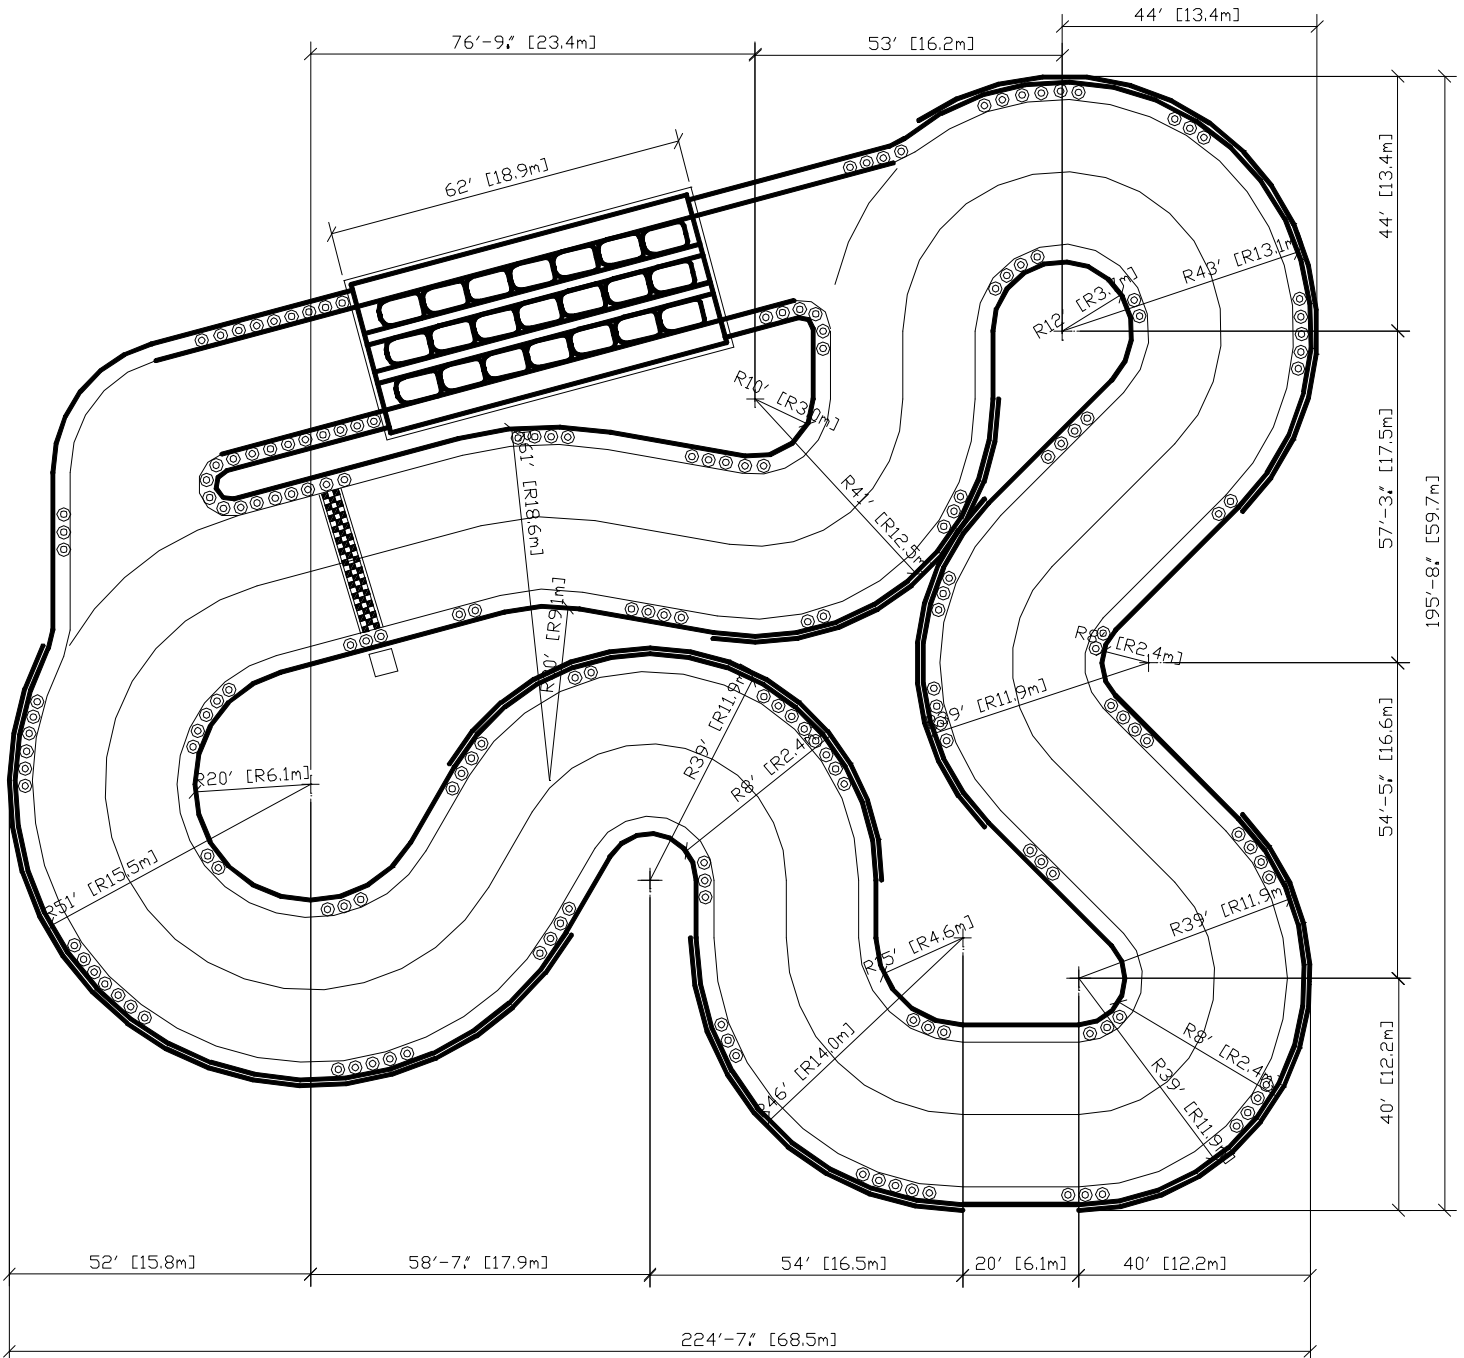

# CONCEPT TRACK LAYOUT #11

## TRACK INFORMATION:

- Length: 694' (211.5m)
- Width: 31' (9.45m)
- Rail to Rail distance: 25' (7.62m)
- Pit capacity: 21 karts