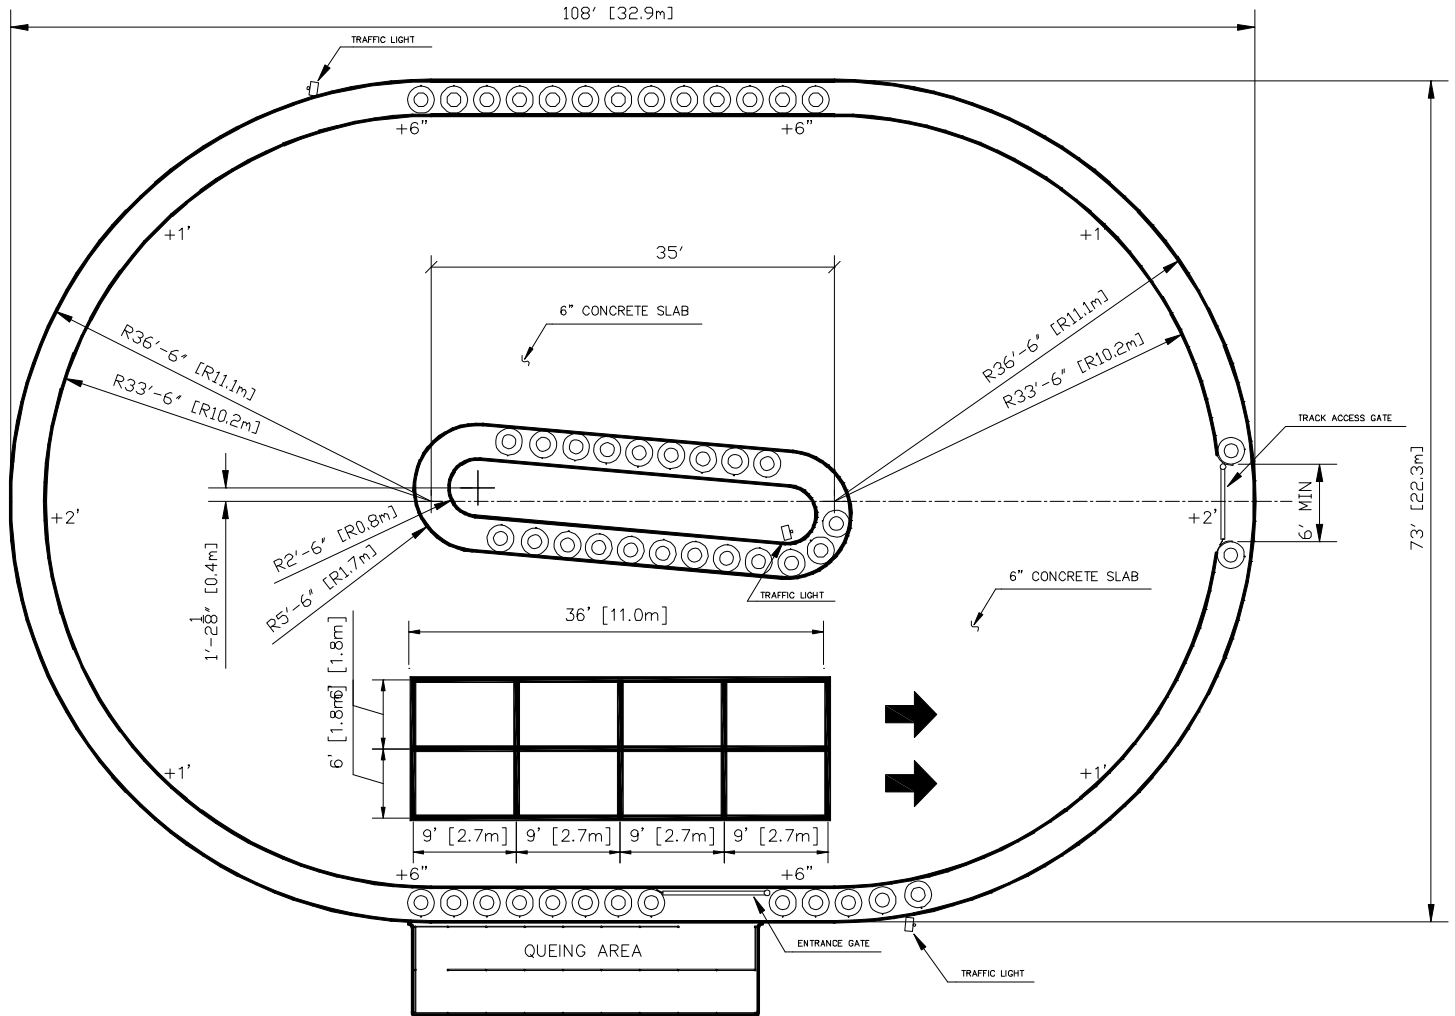

CONCEPT TRACK LAYOUT #10

TRACK INFORMATION:

Pit capacity: 8 karts