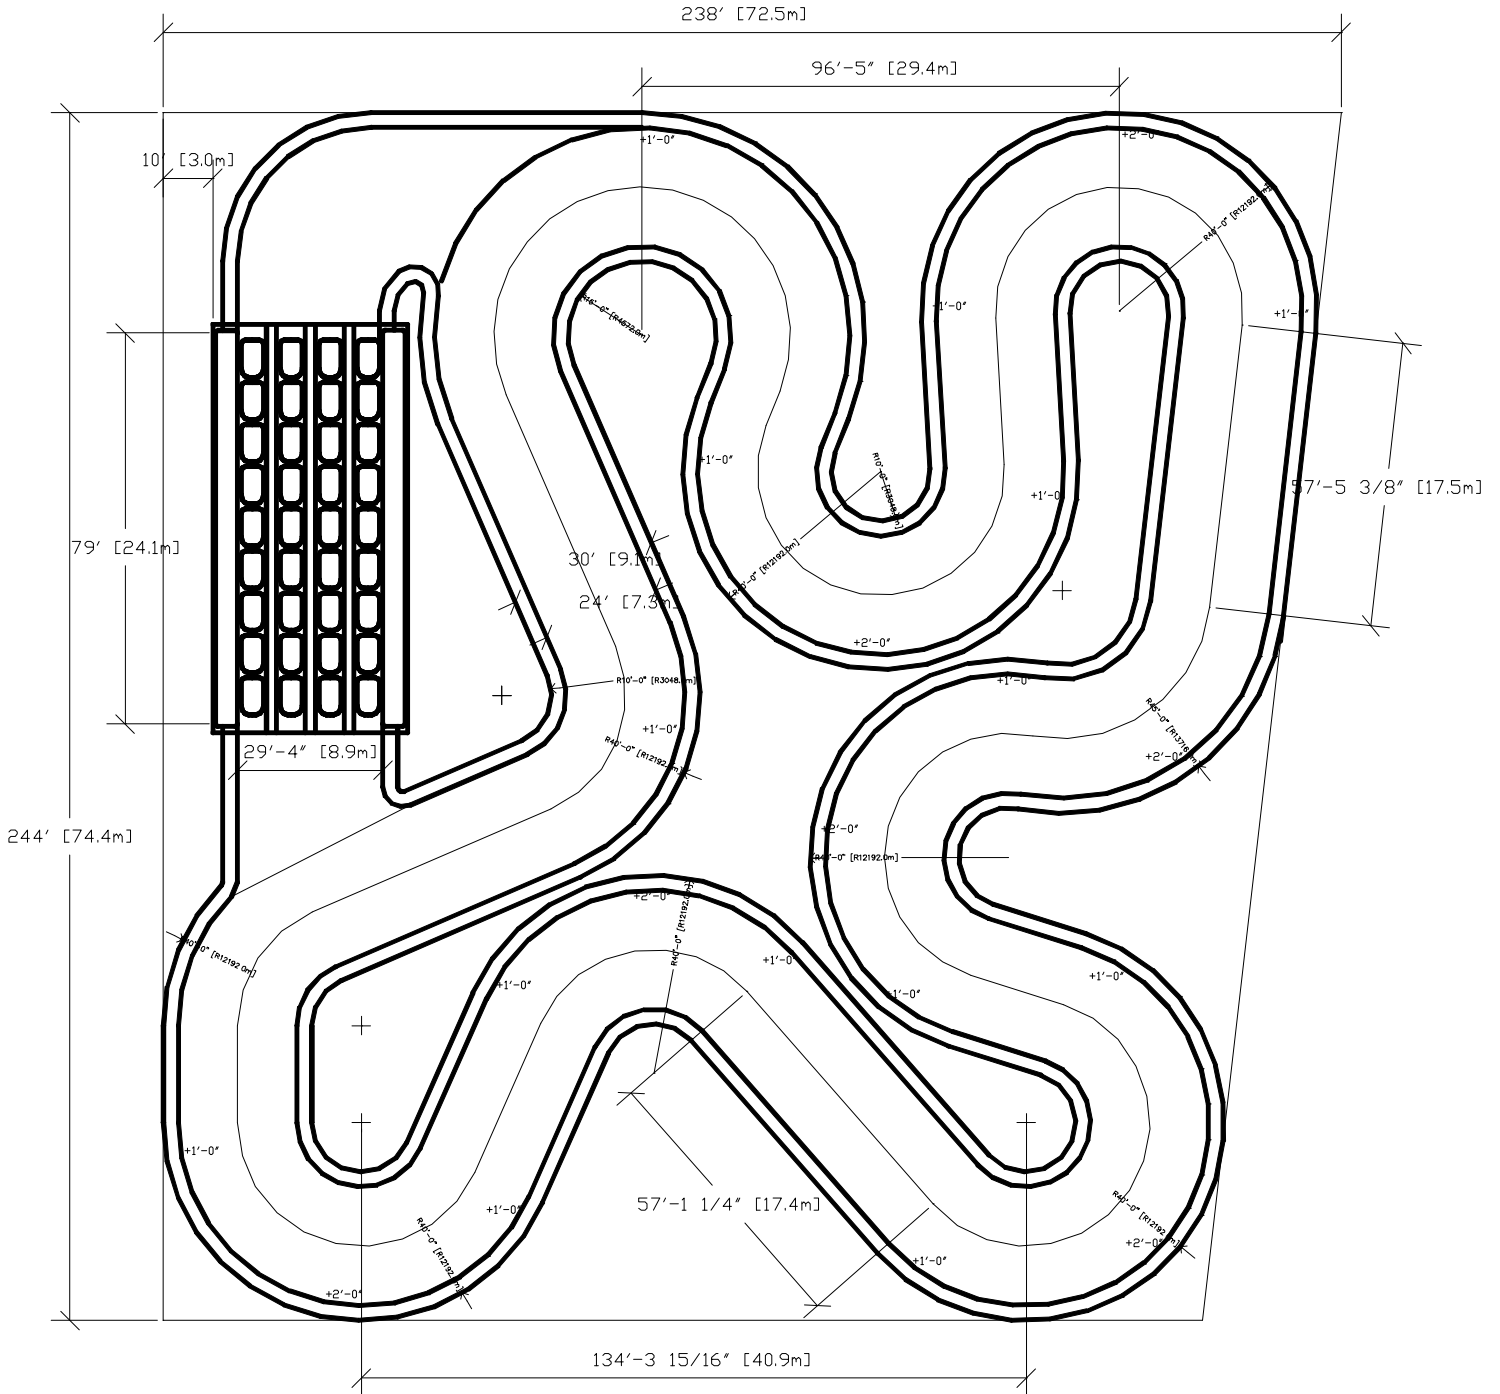

CONCEPT TRACK LAYOUT #1

TRACK INFORMATION:

Length: 1026' (312.7m)

Width: 30' (9.14m)

Rail to Rail distance: 24' (7.32m)

Pit capacity: 36 karts, 18 per session