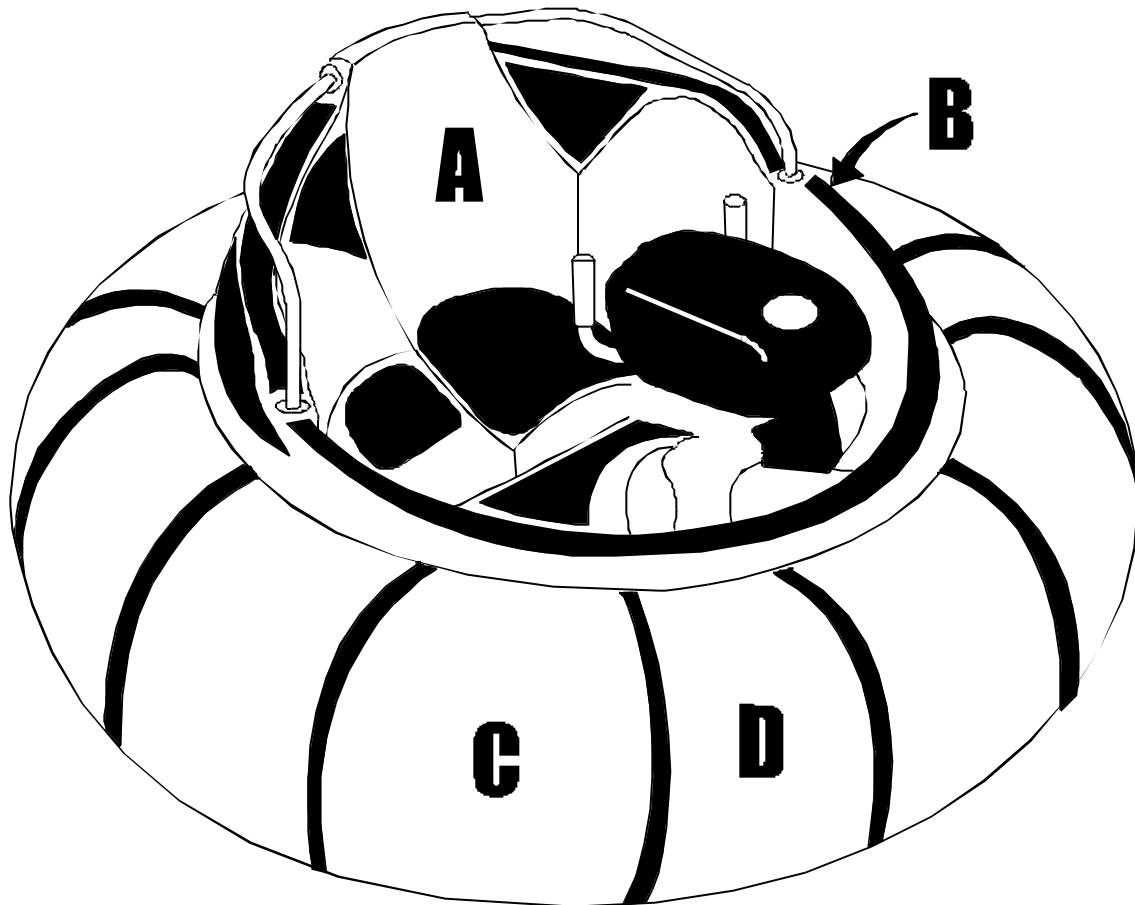

Color Selection Chart - Bumperboats

Please write the color choice for selections "A", "B" and tube color(s) (See page 2).
 Select colors for every boat. Refer to Bumperboat Color Chart for available colors.

#	Area "A"	Area "B"	Area "C"	Area "D"
1				
2				
3				
4				
5				
6				
7				
8				
9				
10				
11				
12				
13				
14				
15				
16				
17				
18				
19				
20				
21				
22				
23				
24				
25				
26				
27				
28				
29				
30				

Bumper Boat Color Selection Guide

Area A	Basic Color of Boat				
Area B	Accent Color				
Area C	Tube Color				
Area D	Secondary Tube Color				
Standard Tube Color Selection:					
Red	Yellow	Blue	Green	Black	
Super Tube Color Selection					
Blue/ Black	Blue/ Red	Blue/ White	Blue/ Yellow	Red/ Black	Red/ White
Red/ Yellow	Black/ Yellow	Black/ White	Yellow/ White	Solid Black	Solid Yellow
Solid Blue	Solid Red				